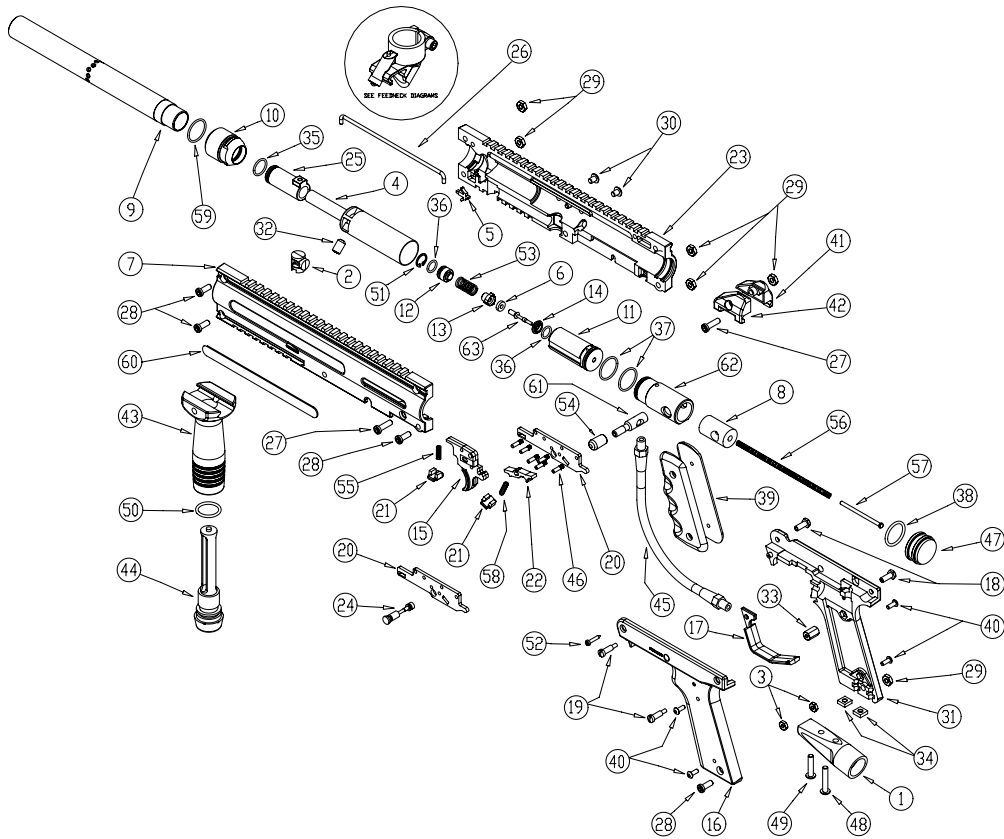

EMPIRE  
BATTLE TESTED

BT-4 SERIES MARKERS

Combat™ Parts List

SCHEMATIC#	DESCRIPTION	SKU#	SCHEMATIC#	DESCRIPTION	SKU#
1	Tank Adapter	17044	38	Shock Absorber O-Ring	19427
2	Expansion Chamber Plug	17045	39	45 Rubber Grip	19429
3	Lower Grip Nut	19383	40	Grip Screws	19430
4	Power tube	19384	41	Right Rear Sight	19431
5	Ball Detent	19386	42	Left Rear Sight	19432
6	Cup Seal	19387	43	Front Grip	19433
7	Left upper Receiver	19388	44	Front Grip Bolt	19434
8	Bolt Plug	19389	45	Gas Line	19435
9	Barrel	19390	46	Trigger Plate Dowel Pins	19436
10	Barrel Adapter	19391	47	Endcap	19437
11	Valve Body	19392	48	Long Tank Adapter Bolt	19439
12	Internal valve seat	19393	49	Short Tank Adapter Bolt	19440
13	Plunger Cup	19394	50	Front Grip O-Ring	19441
14	Rear Valve Seat	19395	51	Valve Snap Ring	19442
15	Single Trigger Assembly	19396	52	Trigger Guard Screw	19443
16	Left Lower Receiver	19397	53	Internal Valve Spring	19444
17	Trigger Guard	19399	54	Bolt Handle Rubber Cover	19445
18	Lower Receiver Acorn Nut	19400	55	Trigger Return Spring	19446
19	Lower Receiver Screw	19401	56	Drive Spring	19447
20	Trigger Plate	19402	57	Drive Spring Guide	19448
21	Trigger Plate Spacer	19404	58	Sear Spring	19449
22	Sear	19405	59	Barrel Adapter O-Ring	19452
23	Right Upper Receiver	19406	60	BT-4 Combat Name Plate	19453
24	Safety with O-rings	19407	61	Bolt handle	19454
25	Front Bolt	19409	62	Rear Bolt	19455
26	Linkage Arm	19410	63	Valve Stem	99126
27	Long Receiver Bolt	19413	not shown	Rear Sight Assembly (Complete)	17700
28	Short Receiver Bolt	19414	not shown	Rental Name Plate Green	17048
29	Receiver Nuts	19415	not shown	Rental Name Plate Yellow	17049
30	Valve Screw	19416	not shown	Rental Front Grip Green	17043
31	Right Lower Receiver	19417	not shown	Front Grip Yellow	17047
32	Velocity Screw	19418	not shown	Complete Valve Assembly	19382
33	Grip Upper Hex	19419	not shown	Master Parts Kit (for fields)	19375
34	Tank Adapter Nuts	19423	not shown	Player Parts Kit	19376
35	Front Bolt O-Ring	19424			
36	Internal Valve O-Ring	19425			
37	Rear Bolt & External Valve O-Ring	19426			