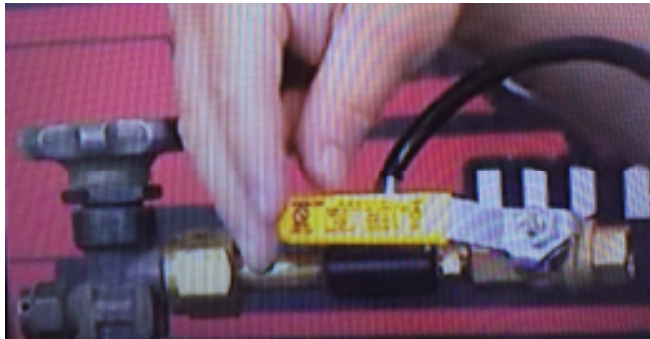

CO2 - Tank refill -

1. Munn supply 580-234-4120– lease \$70 year for tank – (50lb siphon)

Deliver filled tank / swap out \$35.02

2. empty gun tank completely

3. use “fill station” with carbonic washer.

Ours are the pin valve for 20 oz CO2 tank.

4. universal fill adapter

5. attach valve (fill station) close bleed valve

6. screw top down to engage pin valve

7. scale to weigh 18 to 20 ounces ? digital fish scale -\$40

8. bleed off back pressure?